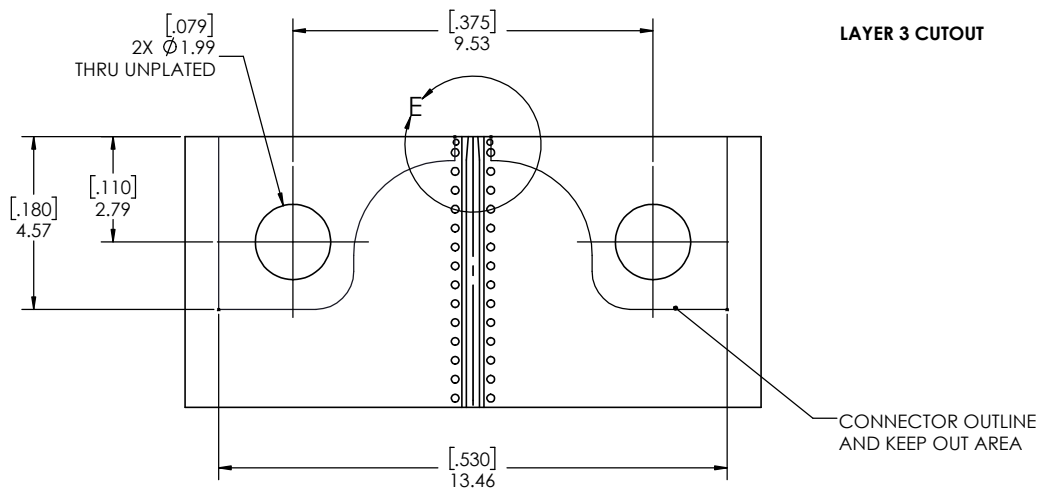

**FOOTPRINT OF STRIPLINE
(REF ONLY)**

Amphenol *CDI*

2.92mm STRAIGHT JACK,
EDGE MOUNT (SOLDERLESS)

SIZE C	CAGE CODE 7M294	PART NUMBER TMB-E9F2-1L1	REV 10
SCALE: 10:1		PART NUMBER:TMB-E9F2-1L1 2 OF 3	

DETAIL E
SCALE 30 : 1

LAYER 3 CUTOUT

FOOTPRINT OF CPW
(REF ONLY)