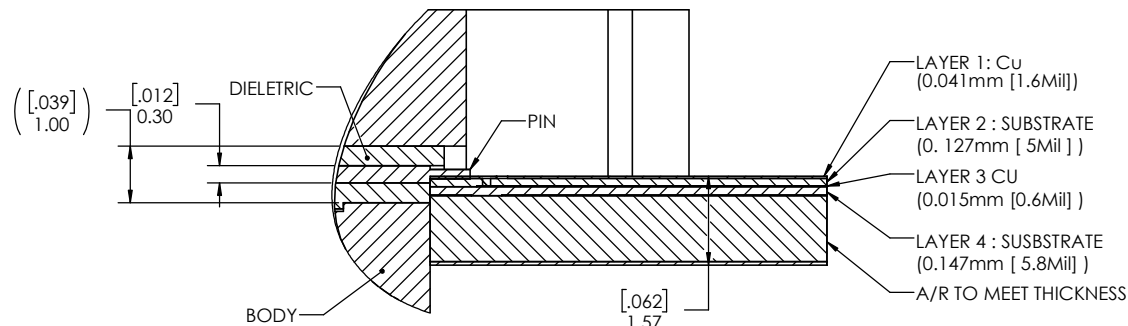

**FOOTPRINT OF STRIPLINE
(REF ONLY)**

Amphenol *CDI*

2.92mm STRAIGHT JACK,
EDGE MOUNT (SOLDERLESS)

SIZE C	CAGE CODE 7M294	PART NUMBER TMB-E9F2-1L1	REV 10
SCALE: 10:1		PART NUMBER:TMB-E9F2-1L1 2 OF 3	

DETAIL E
SCALE 30 : 1

LAYER 3 CUTOUT

FOOTPRINT OF CPW
(REF ONLY)