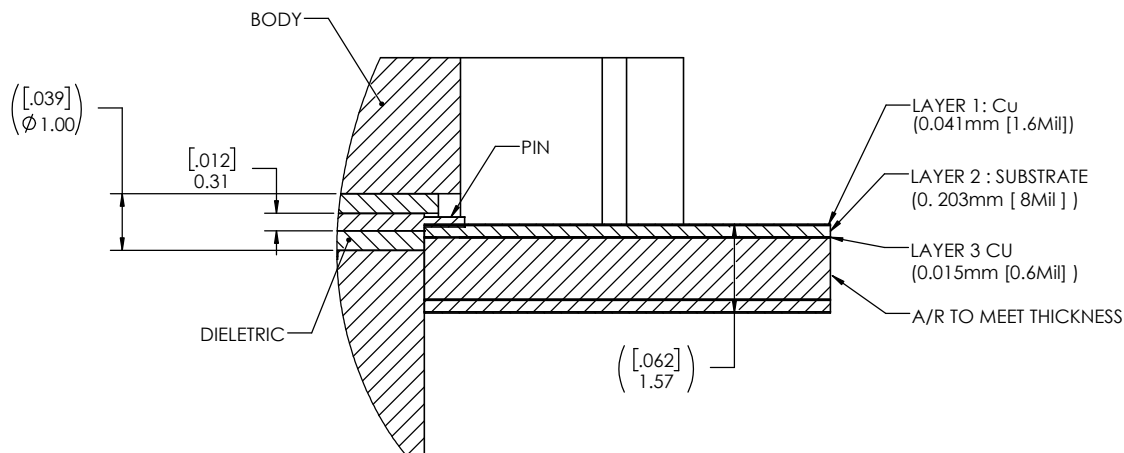

**FOOTPRINT OF STRIPLINE
(REF ONLY)**

Amphenol *CDI*

2.92mm STRAIGHT JACK,
EDGE MOUNT (SOLDERLESS)

SIZE C	CAGE CODE 7M294	PART NUMBER TMB-E9F2-1L1	REV 10
SCALE: 10:1		PART NUMBER:TMB-E9F2-1L1 2 OF 3	

DETAIL E
SCALE 30 : 1

LAYER 3 CUTOUT

FOOTPRINT OF CPW
(REF ONLY)