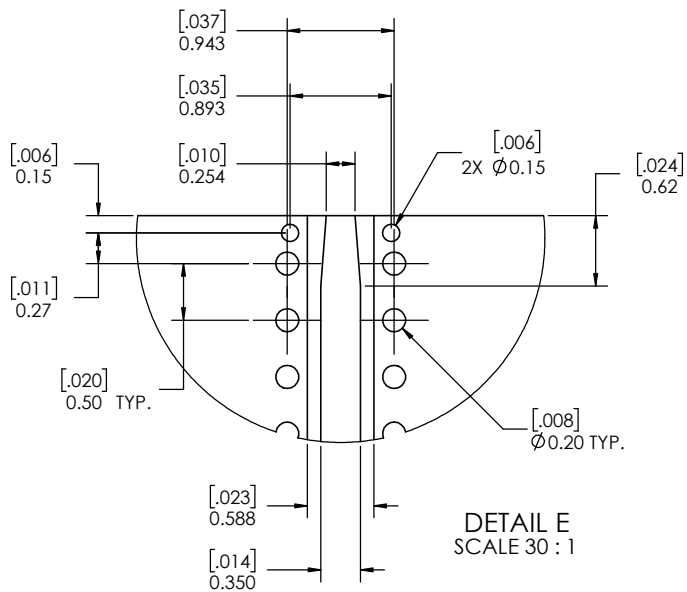

**FOOTPRINT OF STRIPLINE
(REF ONLY)**

Amphenol *CDI*

2.92mm STRAIGHT JACK,
EDGE MOUNT (SOLDERLESS)

SIZE C	CAGE CODE 7M294	PART NUMBER TMB-E9F2-1L1	REV 10
SCALE: 10:1		PART NUMBER:TMB-E9F2-1L1 2 OF 3	

DETAIL E
SCALE 30 : 1

LAYER 3 CUTOUT

FOOTPRINT OF CPW
(REF ONLY)